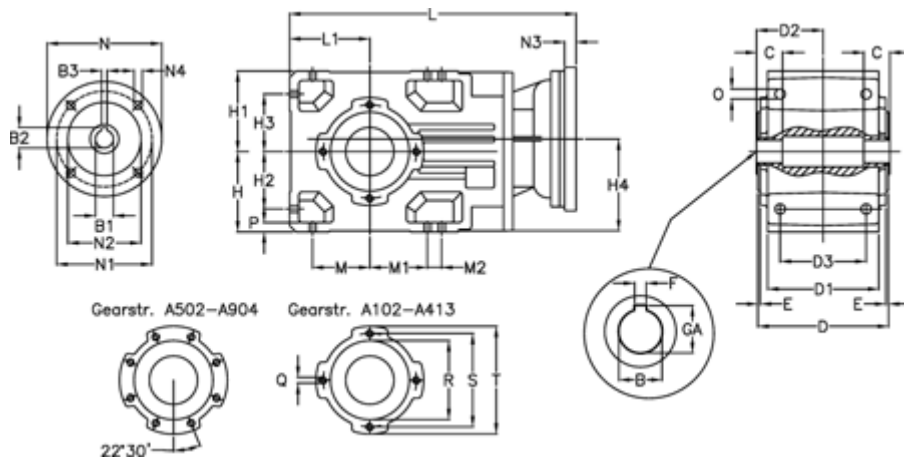

Article number: 296003500543245  
 Description: Bevel helical gearbox  
 A352UH40-5,4-P112B5

## Measures

B = 40	D3 = 135	H3 = 73.0	N1 = 215	S = 130
B1 = 28	Description = A352 UH40-xx P112 B5	H4 = 114.0	N2 = 180	T = 150
B2 = 31.3	E = 3.5	L = 389.0	N3 = 5	
B3 = 8	F = 12	L1 = 100	N4 = M12x16	
C = 70	GA = 43.3	M = 73.0	O = 12.0	
D = 173	H = 100	M1 = 73.0	P = 11	
D1 = 166	H1 = 100	M2 = 11	Q = M10x17	
D2 = 88.5	H2 = 73.0	N = 250	R = 110	